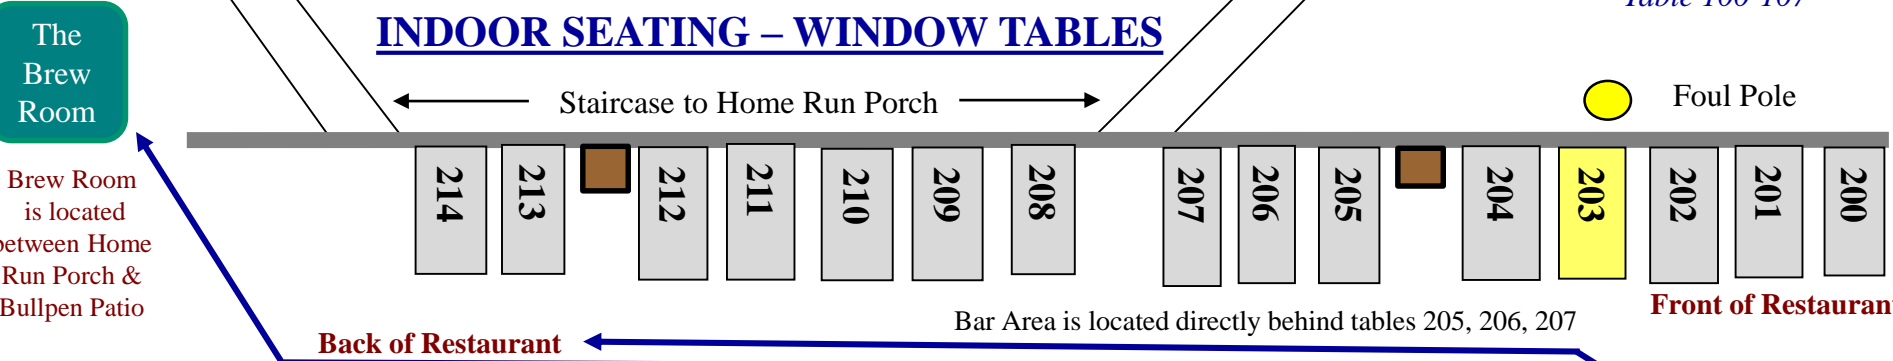

FRIDAY'S FRONT ROW SEATING CHART

THE HOME RUN PORCH – OUTDOOR SEATING

★ =
Scoreboard
Visibility

REGULAR TABLE SEATING
Best Seating starts at Table 100-107

INDOOR SEATING – WINDOW TABLES

THE BULLPEN PATIO – OUTDOOR SEATING

HIGH-TOP TABLE SEATING
Best Seating starts at Table 904-908

OUT 6 seats	OUT 4-6 seats	ADA 4 seats	OBS 4 seats	IN 4 seats
-------------	---------------	-------------	-------------	------------