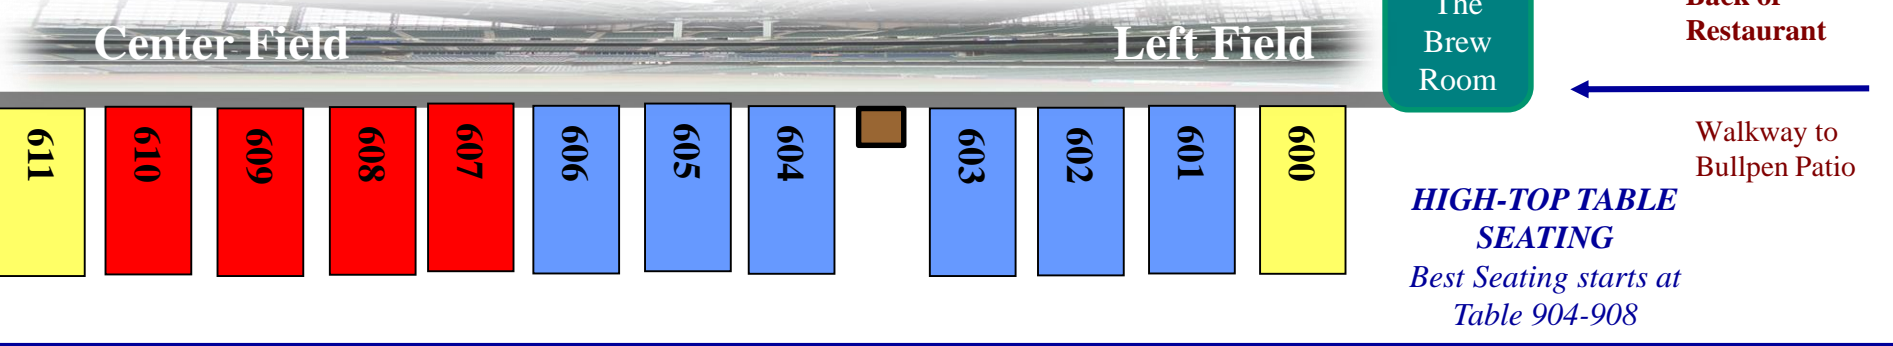

FRIDAY'S FRONT ROW SEATING CHART

THE HOME RUN PORCH – OUTDOOR SEATING

★ =
Scoreboard
Visibility

REGULAR TABLE SEATING
Best Seating starts at Table 100-107

INDOOR SEATING – WINDOW TABLES

THE BULLPEN PATIO – OUTDOOR SEATING

HIGH-TOP TABLE SEATING
Best Seating starts at Table 904-908

OUT 6 seats	OUT 4-6 seats	ADA 4 seats	OBS 4 seats	IN 4 seats
-------------	---------------	-------------	-------------	------------