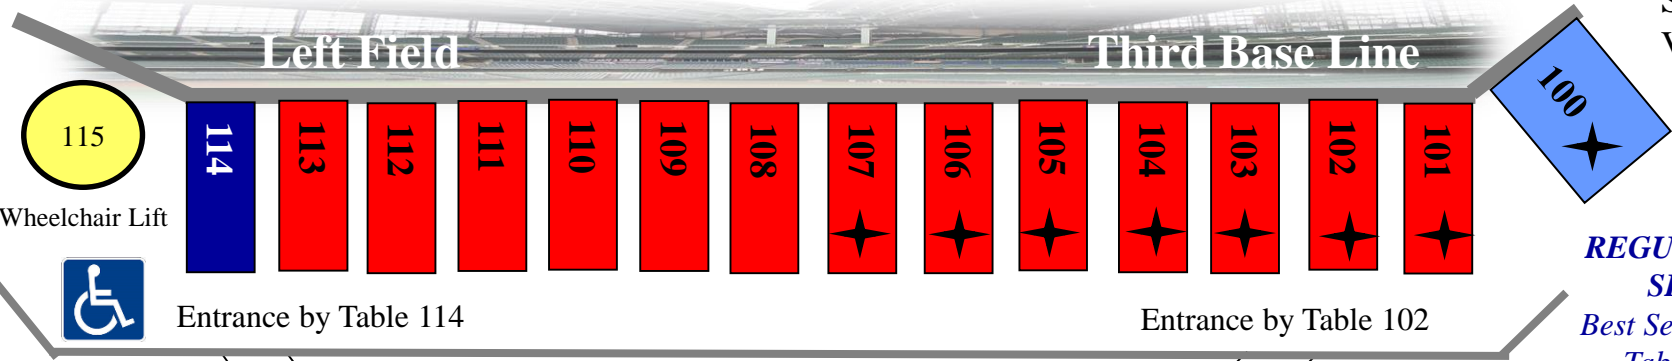

FRIDAY'S FRONT ROW SEATING CHART

THE HOME RUN PORCH – OUTDOOR SEATING

★ =
Scoreboard
Visibility

REGULAR TABLE SEATING
Best Seating starts at Table 100-107

INDOOR SEATING – WINDOW TABLES

THE BULLPEN PATIO – OUTDOOR SEATING

HIGH-TOP TABLE SEATING
Best Seating starts at Table 904-908

OUT 6 seats	OUT 4-6 seats	ADA 4 seats	OBS 4 seats	IN 4 seats
-------------	---------------	-------------	-------------	------------